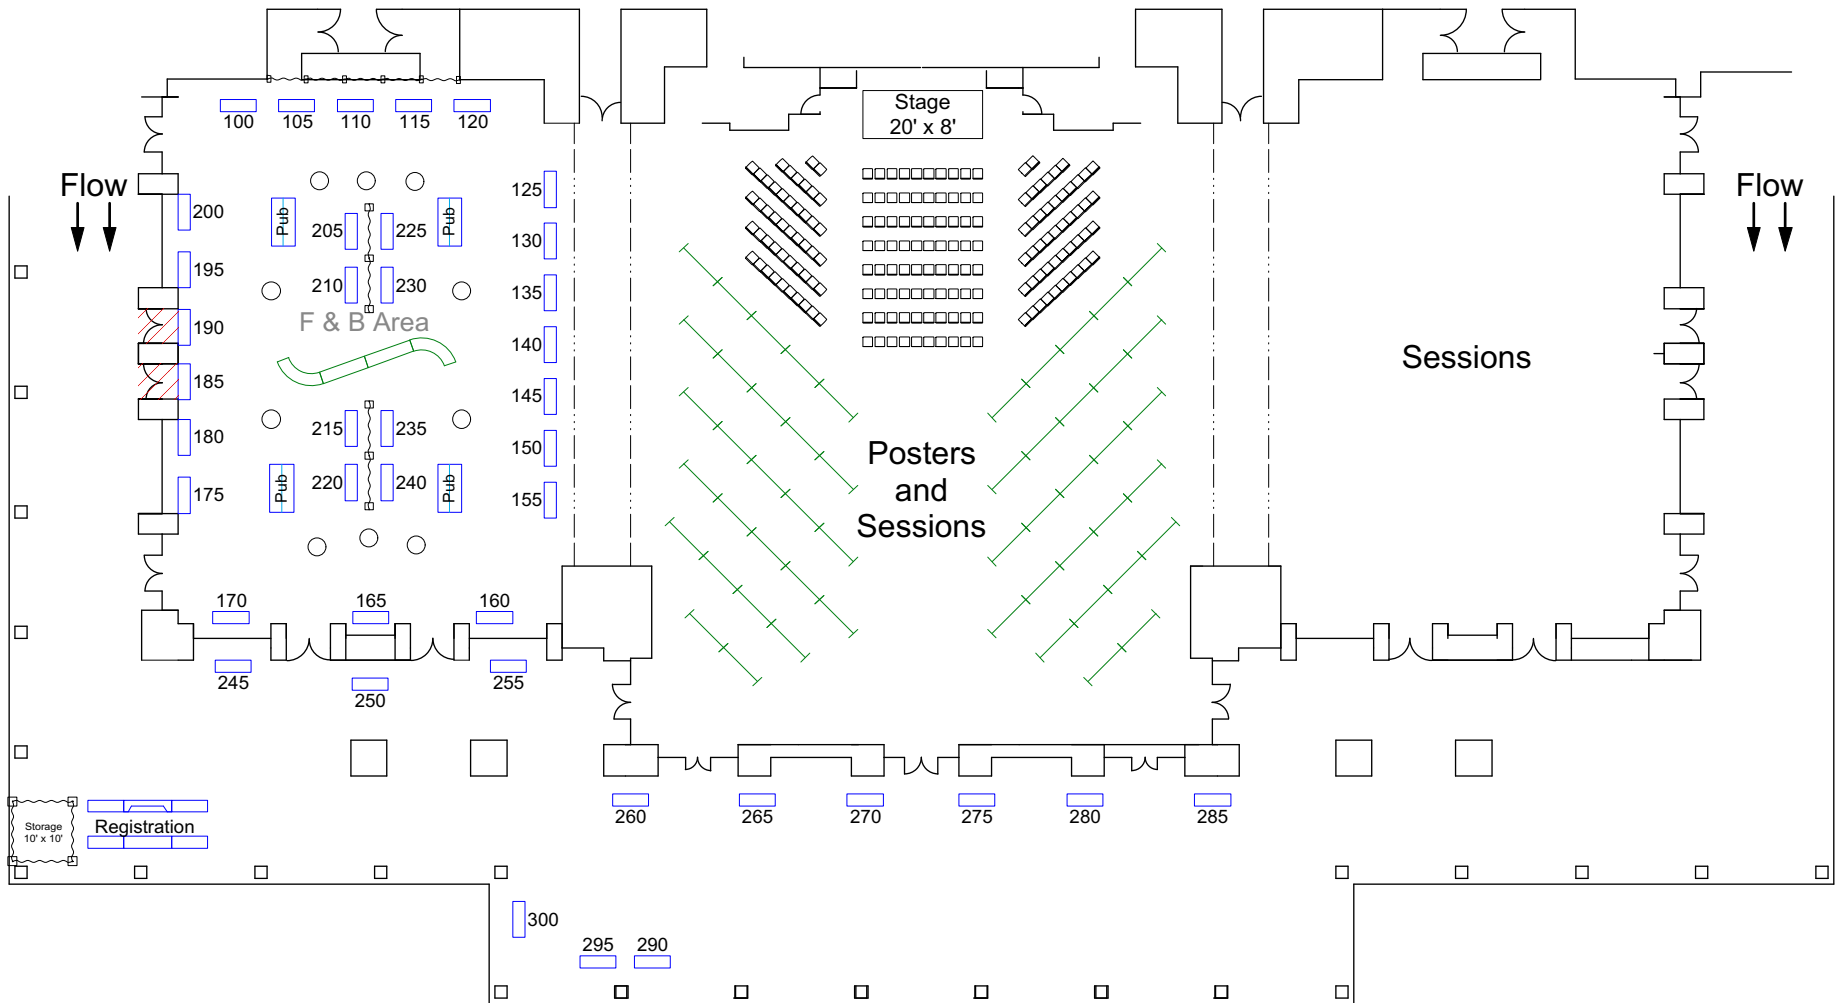

Preliminary Exhibits Floorplan Haleakala Ballroom • Grand Wailea Hotel

WSAUA 2018	
Grand Wailea Resort • Haleakala Ballroom • Wailea, Hawaii	
Oct 23 - Nov 3, 2018	
	www.hawaiiexpo.com • (808) 536-2849
	1050 Bishop Street, Suite 368 Honolulu, HI 96813
	41 - 6' Tables 50 - 8' Posterboards

D. Sakimura • 25 September 2018

Note: Spaces 245 to 300 are located in the covered outdoor promenade which is subject to occasional breeziness.